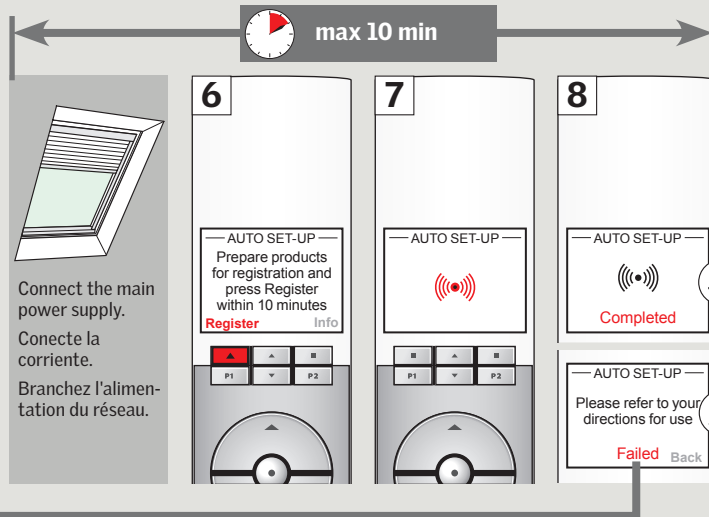

VELUX®

VSE/VCE
KLR 100

ENGLISH: Quick start guide

ESPAÑOL: Guía rápida

FRANÇAIS : Guide de démarrage rapide

VAS 452416-0309

1
Disconnect the main power supply.
Desconnecte la corriente.
Débranchez l'alimentation du réseau.

The logo consists of the word "VELUX" in a bold, white, sans-serif font, with a registered trademark symbol (®) to its upper right. The text is centered within a solid red rectangular background.

USA: VELUX America Inc.
1-800-88-VELUX